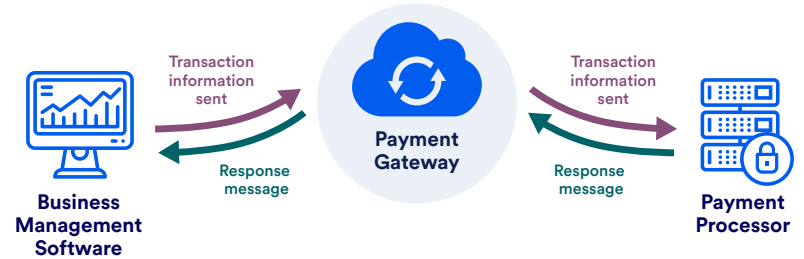

WorksWith Elavon

What is WorksWith Elavon?

WorksWith Elavon is an online platform that simplifies the discovery process of finding software and gateway integrated solutions that connect to Elavon.

This searchable, digital hub gives you detailed visibility on a mass scale to many of the ISV/VAR software and gateway solutions that Merchants can leverage when they process integrated payments with Elavon.

The platform is searchable by industry, region (USA/CAN), solution type (POS, PMS, gateway, etc.), and by keyword.

What are integrated payments?

Benefits of integrating with Elavon

Reduces friction at checkout for cardholders (e.g. pre-populated information)

Eliminates manual reconciliation

Minimizes mistakes and unnecessary costs

Enhanced customer experience

Enriched data: Unlocks key insights which can help merchants identify overall business trends and shape business strategy