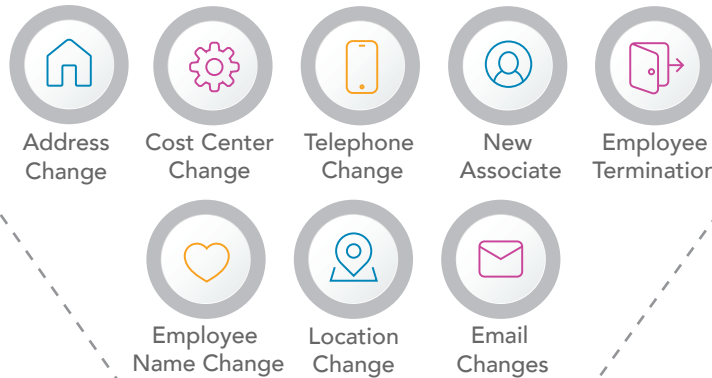

# ADP HR CONNECTOR FROM CONCUR

Saving time – and money – just became effortless.

All HR data changes in ADP Workforce® Now or ADP Vantage HCM®...

Are automatically updated within Concur Expense...

...To experience these benefits