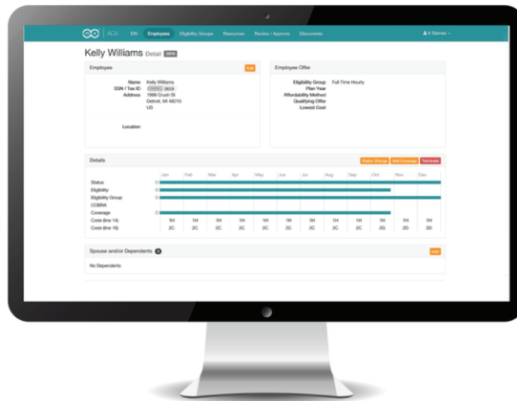

# ADP HR CONNECTOR FROM CONCUR

Saving time – and money – just became effortless.

All HR data changes in ADP Workforce® Now or ADP Vantage HCM®...

Are automatically updated within Concur Expense...

...To experience these benefits