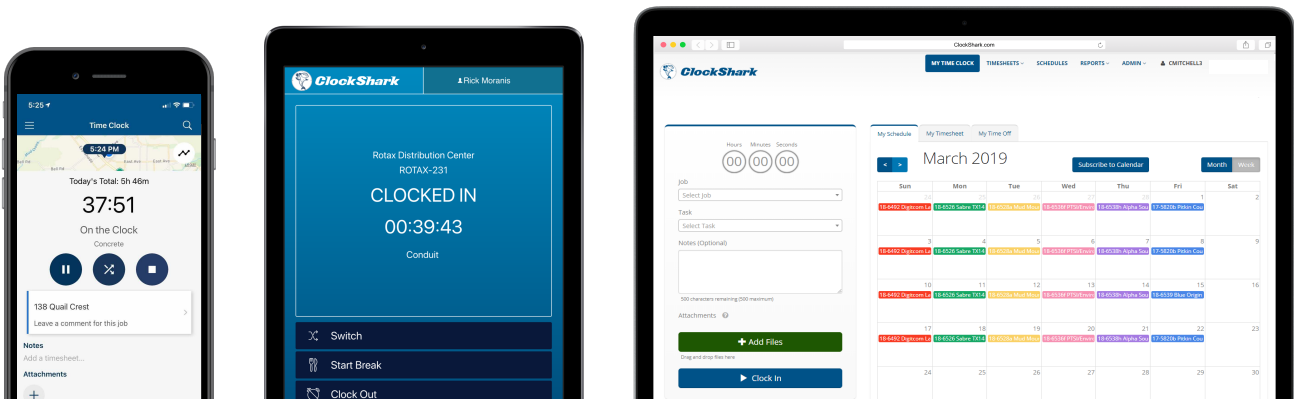

### Schedule Employees

Schedule employees with an easy drag and drop scheduler. Employees see the schedule updates in their mobile app in real-time.

### GPSTrak™ (GPS Technology)

View each clock punch on an easy to read map. You can also get periodic location updates on where employees are throughout the day.

### Advanced Job Costing

Control which people can clock into which jobs or tasks, and what tasks are available to choose from when clocking into a specific job.

# Android and iOS Mobile App Included

ClockShark's mobile apps let you track time, schedule employees, view employee locations and categorize job costs in a central web-based dashboard. You can see everything in real time.