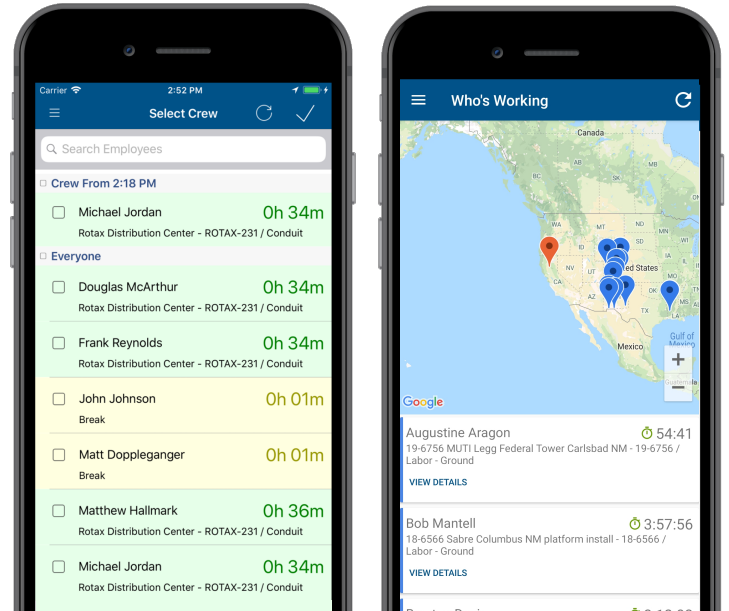

## Multiple ways to clock in. All your time records in one place!

Whether your employees use the web clock to clock in from their desk, KioskClock™ to clock in at your warehouse, or use the mobile app to track time from the field, all of your time data will be safe and sound in your account. It all works in real time so you know who is doing what, when and where.

# Android and iOS Mobile App Included

ClockShark's mobile apps let you track time, schedule employees, view employee locations and categorize job costs in a central web-based dashboard. You can see everything in real time.

## CrewClock™

The CrewClock™ feature lets supervisors or foremen in the field clock time for their whole team. Punch the clock for one guy or everyone.

## Who's Working Now

Always know where your workers are when they're on the clock. You'll know immediately if your crew is at the right job site.