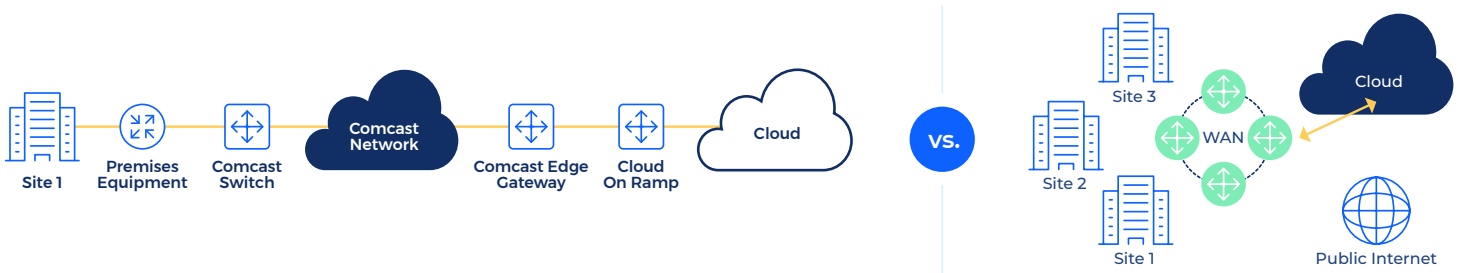

Direct2Cloud Private Cloud Connectivity

From Comcast Business

Using Ethernet for a fast, secure, direct connection to cloud service providers

Cloud computing is changing the way business IT operates. As organizations move data-intensive applications and work flows off-premises and into the cloud, they expect these resources to perform as if they were inside the company's network, with no frustrating transmission delays or interruptions.

Top use cases for private connectivity:

Virtual servers

Cloud storage

Big data

Business continuity/
disaster recovery

Application
development and
testing

Hybrid application
environments

Connecting to Cloud Service Providers

Typically, a business can access a cloud service over the Internet. Cloud Service Providers (CSPs) like Amazon, IBM Cloud and Microsoft have added specific locations where they provide direct connectivity into their cloud, bypassing the Internet.

How it works

If your network is collocated in one of the facilities where the CSP provides this service, you can directly connect to it. If your business is not physically located in the same premises, Comcast Business can connect your network to the cloud by providing a dedicated circuit for that express purpose. Our cloud connection will provide a Layer 2, physical Ethernet connection from your business to an established direct connectivity cloud interface provided by your supported cloud service providers. Once installed you will be able to: