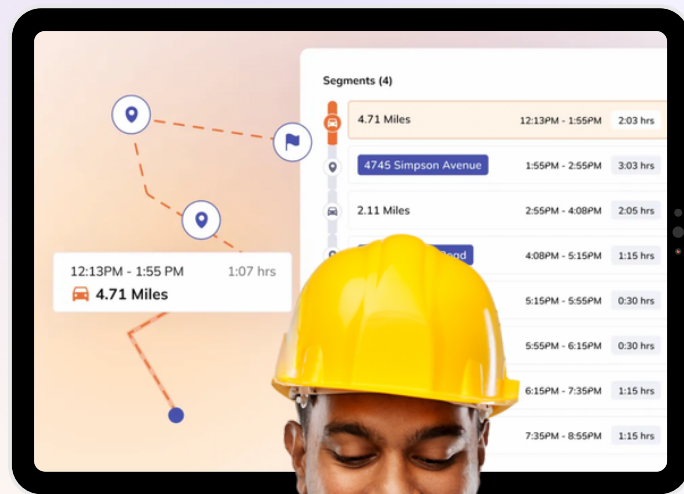

Simple and reliable mileage reimbursement

Comprehensive job cost reporting

Effortless payroll and reporting

Timeero's Offering

Mileage tracking

Timeero tracks business mileage and routes and creates IRS-compliant mileage logs. Employers can export mileage expenses easily for reimbursement or view mileage reports and employee routes for better cost control.

Real-time GPS tracking

Managers can see the accurate GPS location of field employees during their working hours - in real-time or review them retrospectively.

Geofencing

Employers can create virtual borders around significant locations to send employees clock-in and out reminders or restrict them from clocking in out of bounds. They can also receive notifications for any geofence violations.

Job costing

Employers can assign jobs and tasks to employees and stay up to date with job-related time and mileage expenses.

Timeero safeguards employees' privacy and keeps track of location and mileage only while they're on the clock.