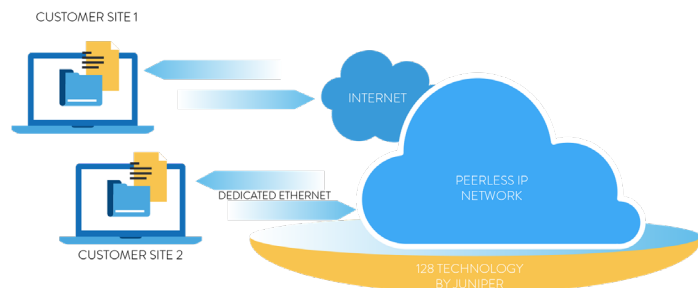

UNMATCHED CAPABILITIES:

- **Orchestration & Automation:** Connect applications to your users and manage your networking solution with automated management and intelligent reporting and analytics.
- **Zero Trust Security:** Implement deny-by-default architecture to put you in control of session directionality and firewall functions.
- **Application-Aware Routing:** Optimize your network with multi-path routing, session classification, and dynamic load balancing.
- **Fail Safe Service Delivery:** Maintain connectivity during planned and unplanned downtime with active-active router clustering, sub-second session aware fast-failover, and dynamic session steering.

FEATURES:

- Use your broadband, connectivity, and/or Peerless-provided Ethernet transport connectivity – your choice.
- Choose speeds per SASE node: 10, 20, 100, 200, 500, or 1000 Mbps.
- Private networking.
- Monitor and prioritize traffic (loss, jitter, latency, and packet loss).
- Built-in diversity and redundancy.
- Manage each edge device in real-time.
- Choose pre-defined apps for each edge or create your own apps.
- Rely on Peerless' superior customer experience and flexibility and adaptability to meet your business' unique circumstances.

THE PEERLESS PORTAL

Manage your cloud-based network in real-time via the Peerless Portal. This fully automated online self-provisioning portal allows you to easily purchase, activate in real-time, and manage your SD-WAN (SASE) nodes and entire network via your desktop or mobile device—all in real-time!

A SMART SOLUTION FOR AN EXCELLENT VALUE

SD-WAN (SASE) from Peerless was built on Peerless' rich and proven history of providing reliable communications solutions for our customers at an excellent price point. Using our smart and innovative approach to networking and security will help your business mitigate complex and distributed IT requirements. With SD-WAN (SASE) from Peerless, your network will enjoy secure access no matter where their users, applications, or devices are located.

Are you ready to future-proof your network with Peerless' cutting-edge platform? Call us at **(888) 662-7757** or email us at sales@peerlessnetwork.com.